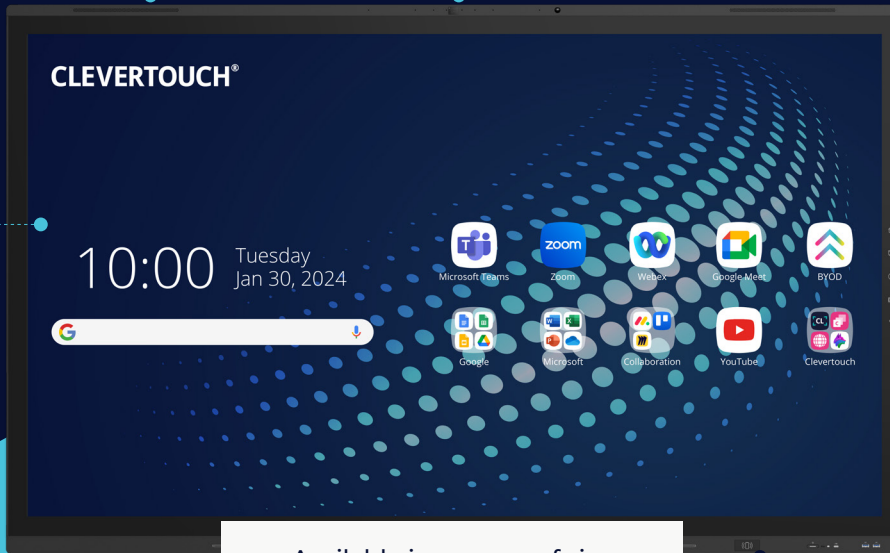

NEW

UX Pro Edge

Push collaboration to the edge
facilitated by FlatFrog In-Glass™ Technology

The Ultimate Meeting Room Solution

A total transformation for collaboration in the workplace.
UX Pro Edge facilitates FlatFrog InGlass edge-to-edge
technology to create a unique user experience.

Available in a range of sizes
65" 4K | 75" 4K | 86" 4K

Integrated Camera

NEW

4K display optimized
by your choice of
input source. Features
48MP Pixel and 90°
FOV with 5M distance
focus, ePTZ and face
detection auto tracking.