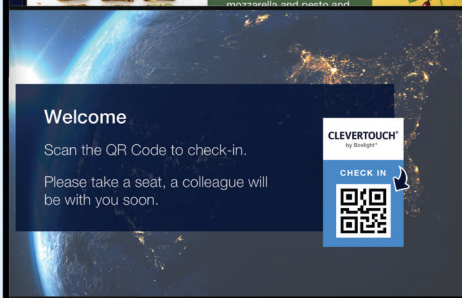

CM Pro

The ultimate all-in-one solution;
one powerful commercial display,
two great uses.

Commercial displays for meetings, digital signage, or both?

The CM Pro is flexible and versatile with inbuilt CleverLive digital signage
for broadcasting information, and AirServer for meeting collaboration.

NEW
98" display

Available in a range of sizes
43" 4K | 50" 4K | 55" 4K
65" 4K | 75" 4K | 86" 4K | 98" 4K

CLEVER® LIVE

Subscription free feature rich digital signage.

Create your account today at cleverlive.com

clevertouch.com | info@clevertouch.com

3-year MDM* included

Remote access to manage, view and support your display for the ultimate in control and flexibility.