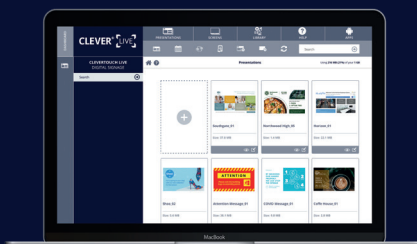

## Easy and efficient room booking

LiveRooms is a room booking solution that simplifies your meeting room booking process. With the ability to integrate with O365 and ME, book meeting spaces from your desktop PC calendar or if you are on the go, book live at the source. The LiveRooms panel has LED lighting for at a glance meeting room status and a summary status for broadcasting to LFDs to ensure staff can swiftly locate a meeting room to maximise productivity time.

# Key Features

Complete desktop to display room booking management

Connects to CleverLive for digital signage alert messaging

Personalised branding for company or visitor logos

Integrates with Microsoft Exchange or Outlook 365 Calendar

Saves valuable admin time

Instantly schedules and reserves the room

Displays availability with green light when available, red light when in use

Real time availability display on LFD screen

Analytic reporting capability

## Display Panel

<b>Panel</b>	10.1"
<b>Active Area (mm)</b>	216.96(H)x135.6(V)
<b>Aspect Ratio</b>	16:10
<b>Resolution</b>	1280*800
<b>Brightness</b>	300 cd/m2
<b>Contrast Ratio</b>	800:1
<b>Viewing Angle (CR&gt;10)</b>	85/85/85/85