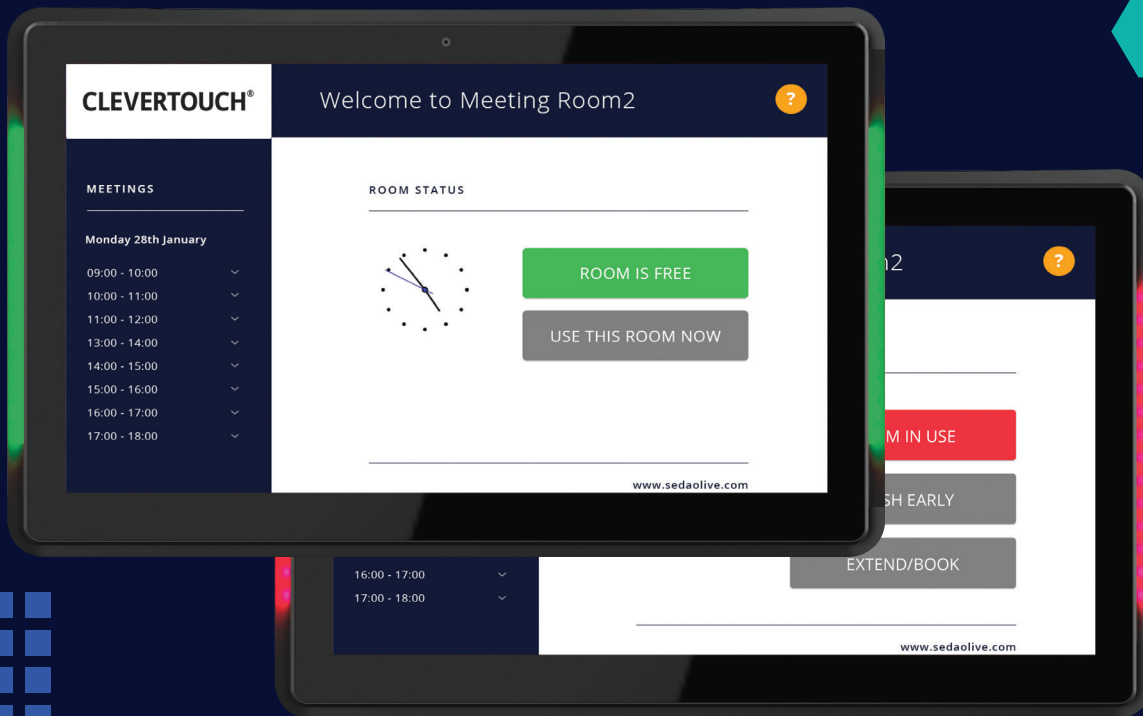

# LiveRooms

## Easy and efficient room booking

LiveRooms is a room booking solution that simplifies your meeting room booking process. With the ability to integrate with O365 and ME, book meeting spaces from your desktop PC calendar or if you are on the go, book live at the source. The LiveRooms panel has LED lighting for at a glance meeting room status and a summary status for broadcasting to LFDs to ensure staff can swiftly locate a meeting room to maximise productivity time.

#### CleverLive Integration

LiveRooms integrates with CleverLive so you can feature digital signage content on the room booking panel.

# Key Features

Complete desktop to display room booking management

Connects to CleverLive for digital signage alert messaging

Personalised branding for company or visitor logos

Integrates with Microsoft Exchange or Outlook 365 Calendar